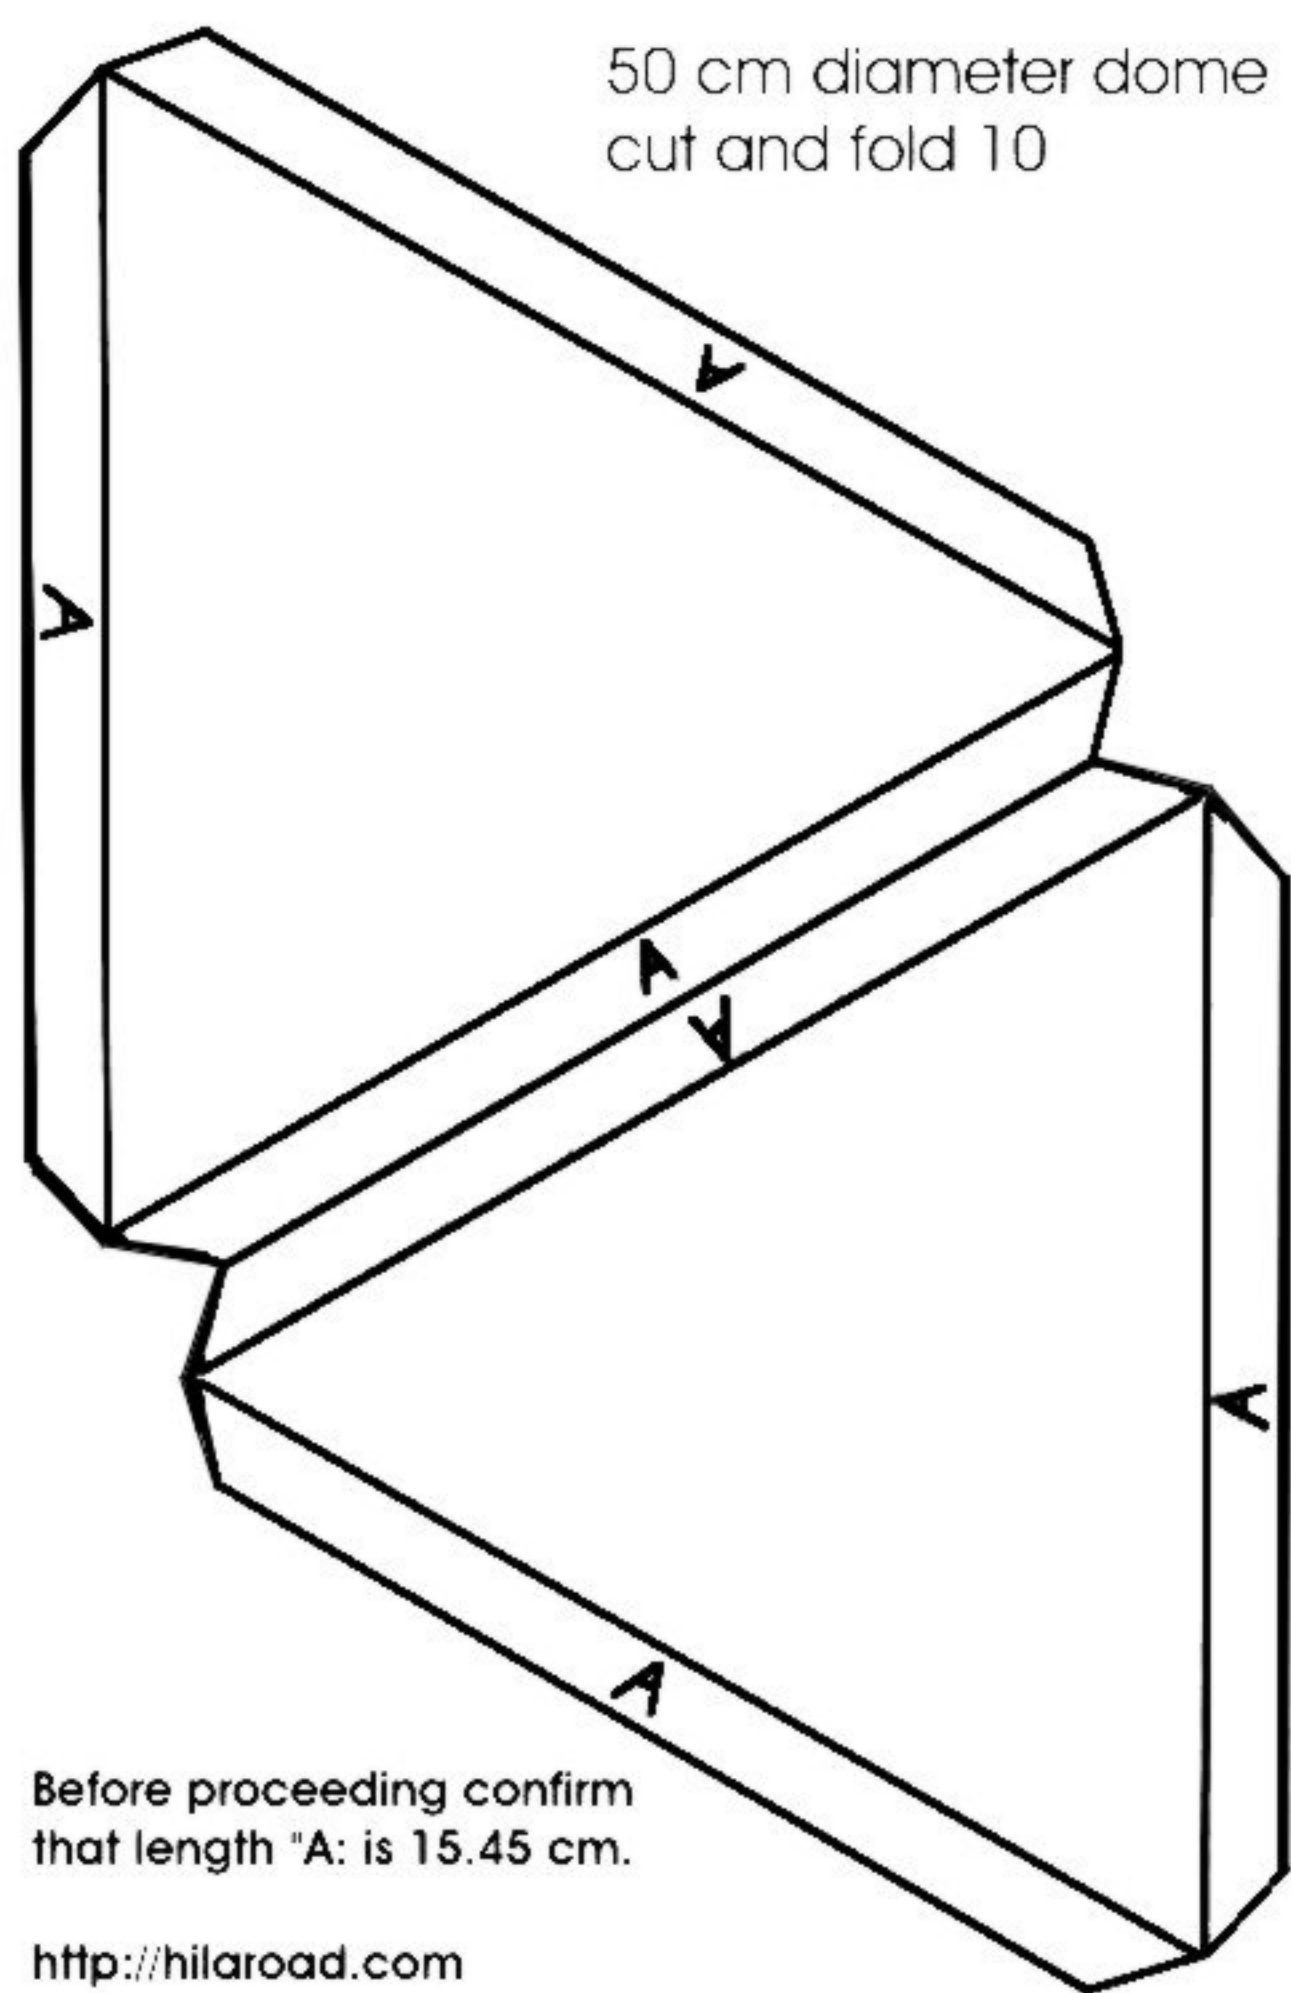

50 cm diameter dome
cut and fold 10

Before proceeding confirm
that length "A" is 15.45 cm.

<http://hilaroad.com>